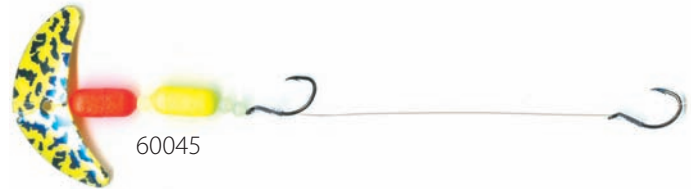

Smile Blade[®] Spinner Harness

To Order: 800-525-8737

CHA CHA[™] Floating Crawler Rigs

2-Hook Harness

Cha Cha[™] Crawler Series

This floating worm harness will be a winner for you as it has been for many on the professional circuits and tournament trails. Just ask \$25,000 winner Ken Seffron. The Smile Blade[®] turns at speeds less than 1/4 mph while shaking and wiggling your suspended bait directly in the strike zone. The Smile Blade[®] definitely outperforms metal blades at slow trolling, but don't underestimate its effectiveness at faster speeds. As your trolling speed increases, the Smile Blade[®] generates a high energy action that attracts walleye, trout and other species like no other bait.

SMILE BLADE 1.9	PILL FLOAT #1	PILL FLOAT #2	I.D. #
Silver Mirror	Black	Silver	60040
Chart. Red Tiger	Red	Chartreuse	60042
Hot Pink Silver Tiger	Silver	Hot Pink	60043
Flame Mirror	Black	Hot Orange	60044
Chart. Black Tiger	Hot Orange	Chartreuse	60045
Red Black Tiger	White	Red	60046
Green Black Tiger	Green	Hot Orange	60047
Glow Gold Tiger	Gold	Gold	60049

HOOK SIZE	LEADER TEST	LEADER LENGTH	HOOK SPACING
4	14	72"	2 1/2"

Catch More

WALLEYE

TROUT

LAKE TROUT

11

Mack's Lure[™]